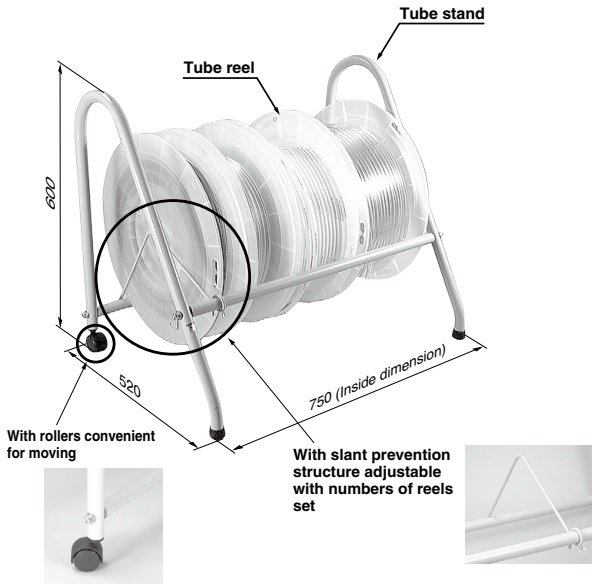

Related Products: Tube Stand & Tube Reel **TB/TBR Series**

- Compact size without taking up space
- Easy installment just by putting tube reel
- Allows easy refilling and replacing tubes.

Tube Reel: TBR-1/2/3/4

Applicable tubing size (mm)	Model	H
4, 6	TBR-1	84
		102 (when branch pipe is used)
8	TBR-2	134
10	TBR-3	184
12	TBR-4	234

Spare Parts

Description	No.	Part no.	Material	Applicable model
Side plate	①	TBR-A167	PP	TBR-1,2,3,4
		TBR-A188		TBR-1
		TBR-A168		TBR-2
Branch pipe	②	TBR-A169	ABS	TBR-3
		TBR-A170		TBR-4
		TBR-A183		TBR-1
		TBR-A184		TBR-2
Fixing rod	③	TBR-A185	ABS	TBR-3
		TBR-A186		TBR-4
		TBR-A187		TBR-1,2,3,4
Fixing plate	④	TBR-A187	PP	TBR-1,2,3,4

Tube Stand: TB-2