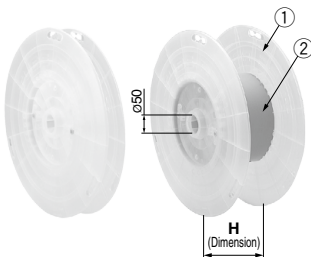

Related Products: Tube Stand & Tube Reel **TB/TBR Series**

- Compact size without taking up space
- Easy installment just by putting tube reel
- Allows easy refilling and replacing tubes.

Tube Reel: TBR-1/2/3/4

Applicable tubing size (mm)	Model	H
4, 6	TBR-1	84
		102 (when branch pipe is used)
8	TBR-2	134
10	TBR-3	184
12	TBR-4	234

Spare Parts

Description	No.	Part no.	Material	Applicable model
Side plate	①	TBR-A167	PP	TBR-1,2,3,4
		TBR-A188		TBR-1
		TBR-A168		TBR-2
Branch pipe	②	TBR-A169	ABS	TBR-3
		TBR-A170		TBR-4
		TBR-A183		TBR-1
		TBR-A184		TBR-2
Fixing rod	③	TBR-A185	ABS	TBR-3
		TBR-A186		TBR-4
		TBR-A187		TBR-1,2,3,4
Fixing plate	④	TBR-A187	PP	TBR-1,2,3,4

Tube Stand: TB-2