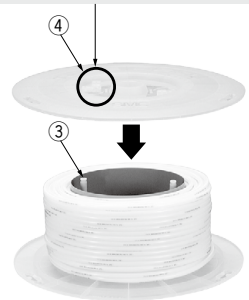

Related Products: Tube Stand & Tube Reel **TB/TBR Series**

- Compact size without taking up space
- Easy installment just by putting tube reel
- Allows easy refilling and replacing tubes.

Tube Reel: TBR-1/2/3/4

Applicable tubing size (mm)	Model	H
4, 6	TBR-1	84
		102 (when branch pipe is used)
8	TBR-2	134
10	TBR-3	184
12	TBR-4	234

Spare Parts

Description	No.	Part no.	Material	Applicable model
Side plate	①	TBR-A167	PP	TBR-1,2,3,4
		TBR-A188		TBR-1
		TBR-A168		TBR-2
Branch pipe	②	TBR-A169	ABS	TBR-3
		TBR-A170		TBR-4
		TBR-A183		TBR-1
		TBR-A184		TBR-2
Fixing rod	③	TBR-A185	ABS	TBR-3
		TBR-A186		TBR-4
		TBR-A187		TBR-1,2,3,4
Fixing plate	④	TBR-A187	PP	TBR-1,2,3,4

Tube Stand: TB-2